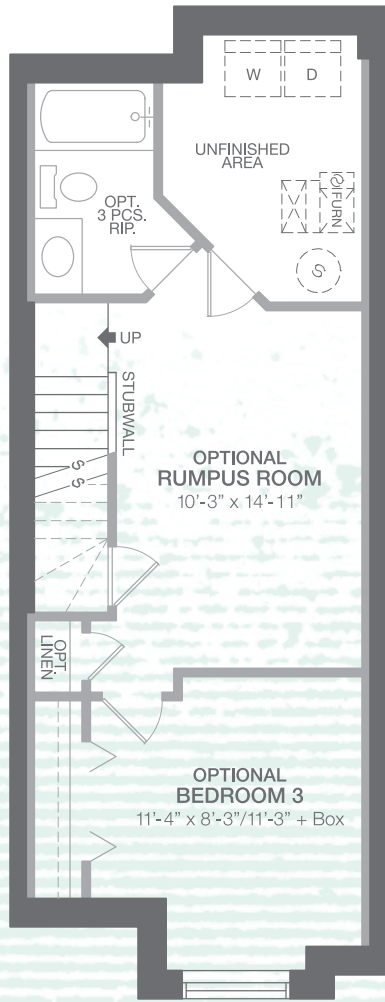

ROMA 1126sq.ft.

BASEMENT
OPTIONAL DEVELOPMENT
381 sq.ft.

MAIN FLOOR
591 sq.ft.

UPPER FLOOR
BEDROOM OPTION 1
535 sq.ft.

UPPER FLOOR
BEDROOM OPTION 2
555 sq.ft.