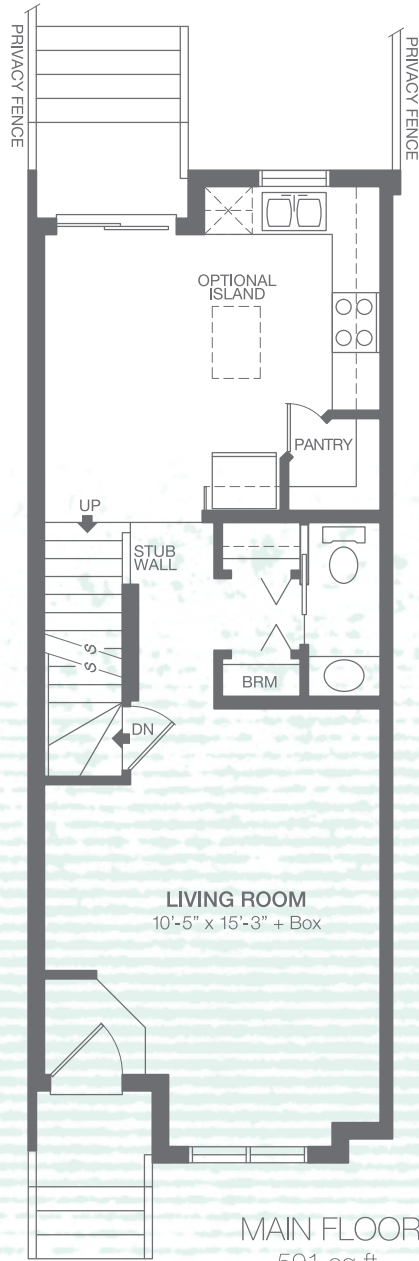

ROMA 1126sq.ft.

BASEMENT
OPTIONAL DEVELOPMENT
381 sq.ft.

MAIN FLOOR
591 sq.ft.

UPPER FLOOR
BEDROOM OPTION 1
535 sq.ft.

UPPER FLOOR
BEDROOM OPTION 2
555 sq.ft.