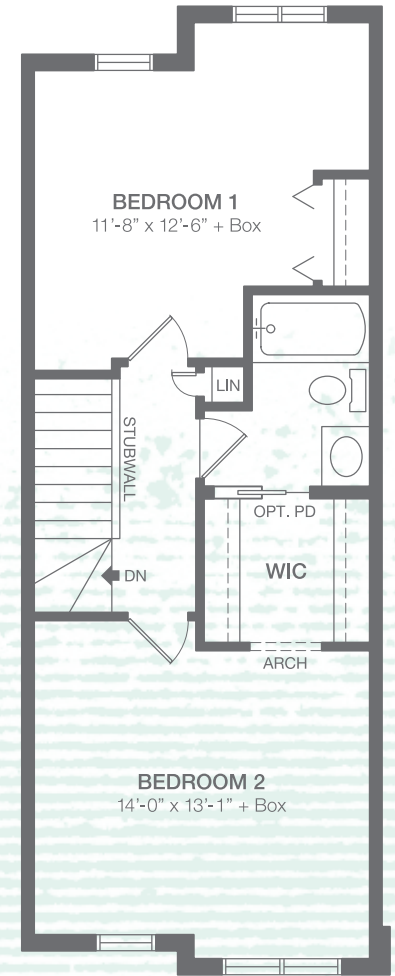

ROMA 1126sq.ft.

BASEMENT
OPTIONAL DEVELOPMENT
381 sq.ft.

MAIN FLOOR
591 sq.ft.

UPPER FLOOR
BEDROOM OPTION 1
535 sq.ft.

UPPER FLOOR
BEDROOM OPTION 2
555 sq.ft.