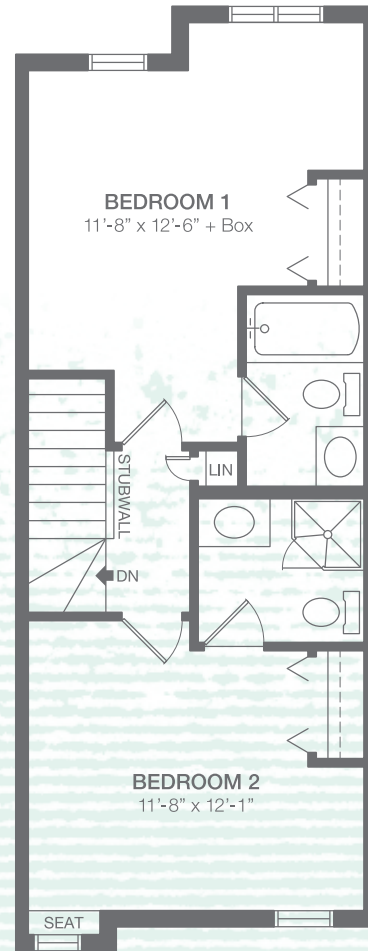

ROMA 1126sq.ft.

BASEMENT
OPTIONAL DEVELOPMENT
381 sq.ft.

MAIN FLOOR
591 sq.ft.

UPPER FLOOR
BEDROOM OPTION 1
535 sq.ft.

UPPER FLOOR
BEDROOM OPTION 2
555 sq.ft.