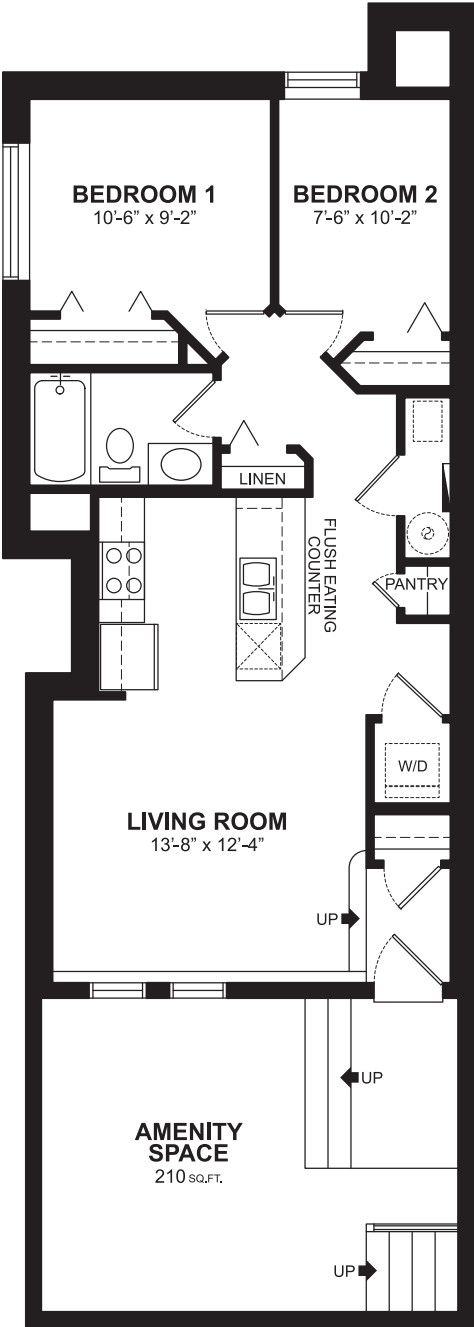

MONROE | 676 SQ.FT.

MAIN FLOOR  
676 SQ.FT.

All floorplans and renderings are an artists' concept and subject to change without notice or obligation. Dimensions are approximate. For final exterior elevation, floorplan layout and square footage, please refer to construction drawing. See sales representative for more information.