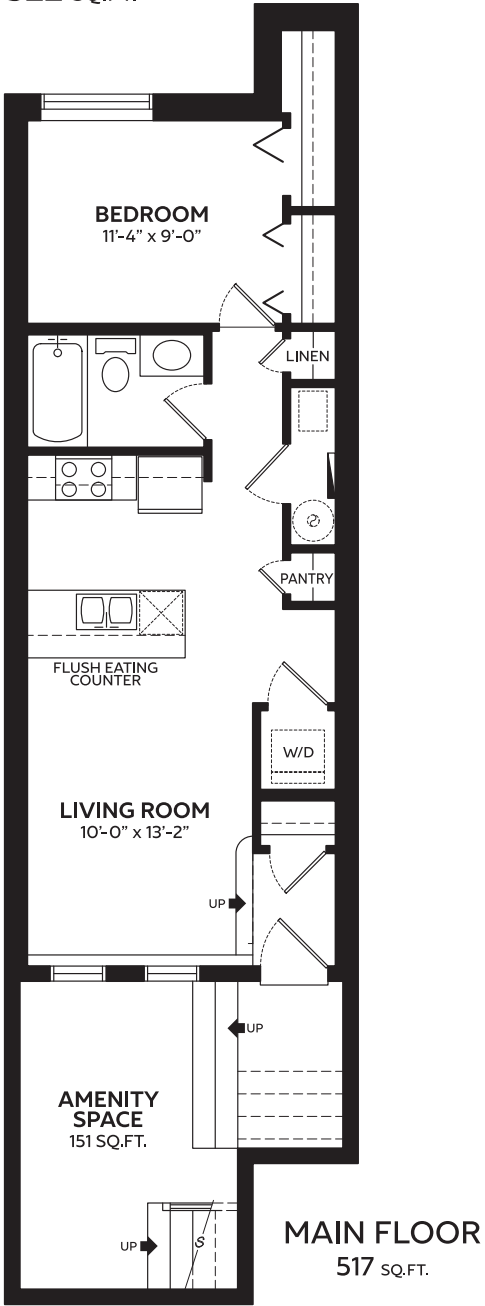

BRAEBURN 517~522 SQ.FT.