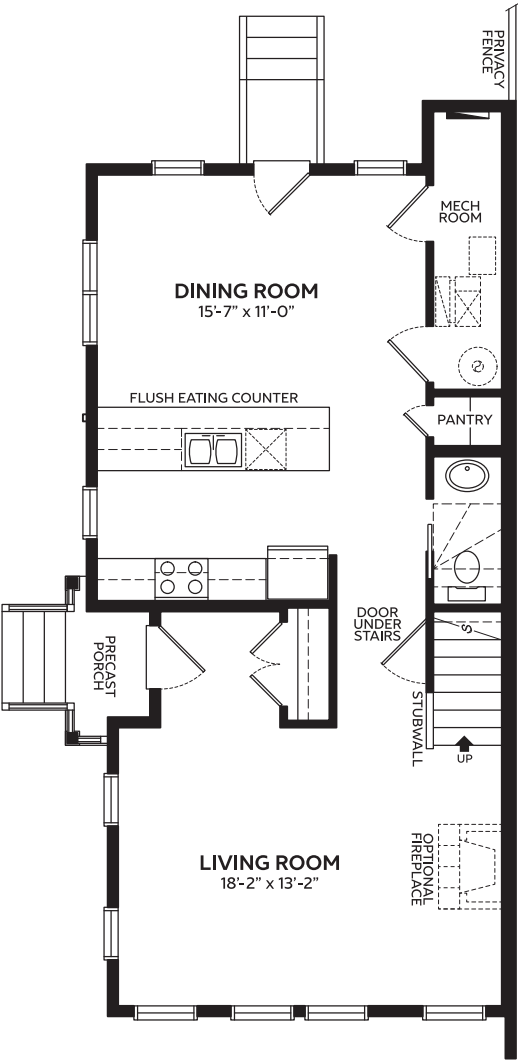

EMPIRE 1807 SQ.FT.

MAIN FLOOR
755 SQ.FT.