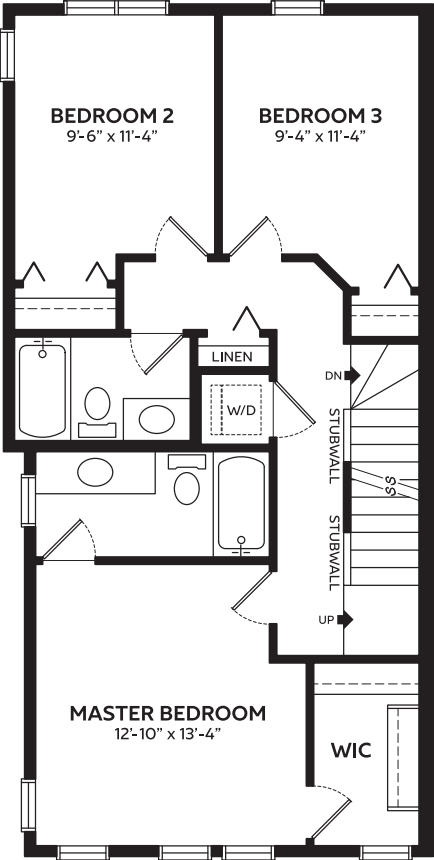

UPPER FLOOR
745 SQ.FT.