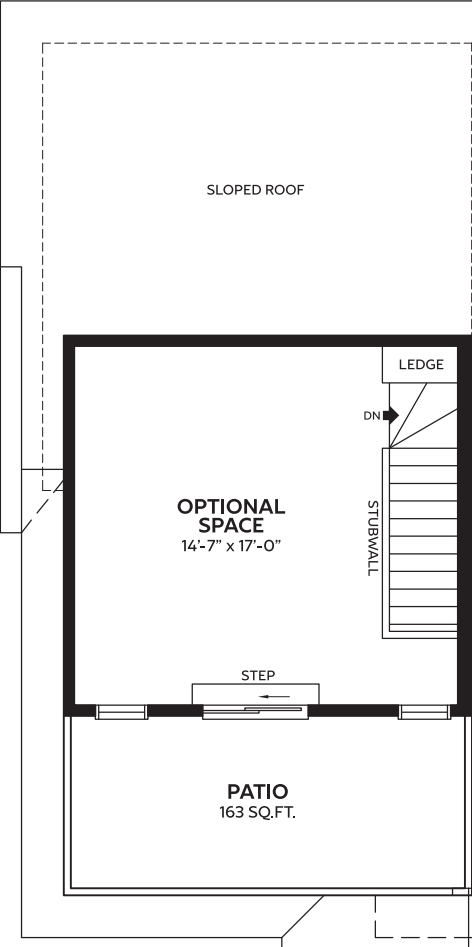

ROOFTOP
307 SQ.FT.