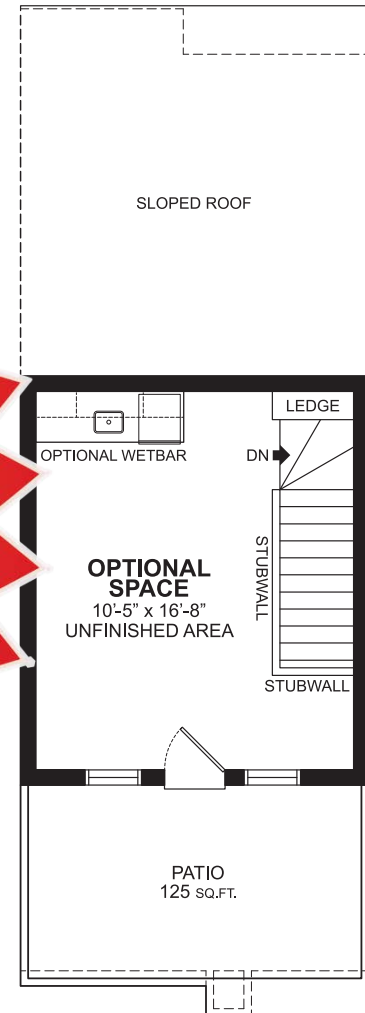

AMBROSIA | 1168 SQ.FT.

**SOLD OUT!**

UPPER FLOOR  
584 SQ.FT.

ROOFTOP  
238 SQ.FT.