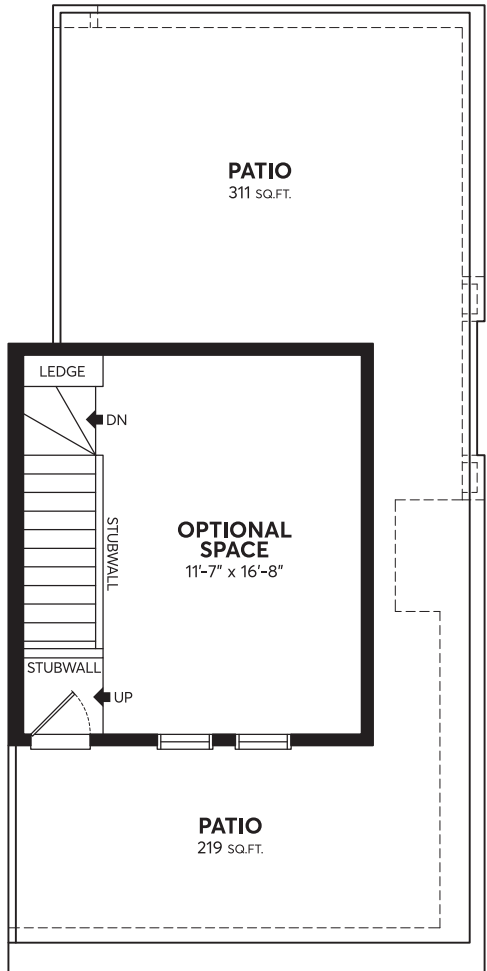

EMPIRE | 1742 SQ.FT.

MAIN FLOOR
754 sq.ft.

UPPER FLOOR
735 sq.ft.

ROOFTOP
253 sq.ft.

All floorplans and renderings are an artists' concept and subject to change without notice or obligation. Dimensions are approximate. For final exterior elevation, floorplan layout and square footage, please refer to construction drawing. See sales representative for more information.