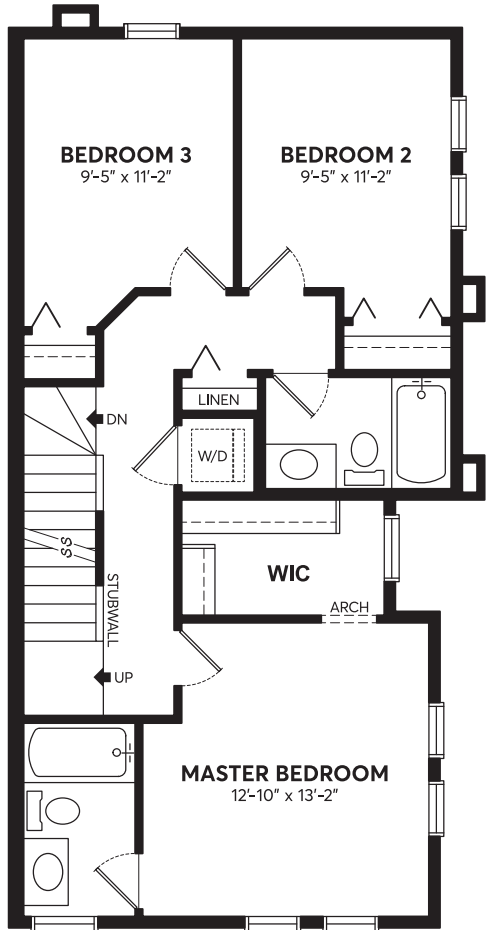

EMPIRE | 1742 SQ.FT.

MAIN FLOOR
754 sq.ft.

UPPER FLOOR
735 sq.ft.

ROOFTOP
253 sq.ft.

All floorplans and renderings are an artists' concept and subject to change without notice or obligation. Dimensions are approximate. For final exterior elevation, floorplan layout and square footage, please refer to construction drawing. See sales representative for more information.