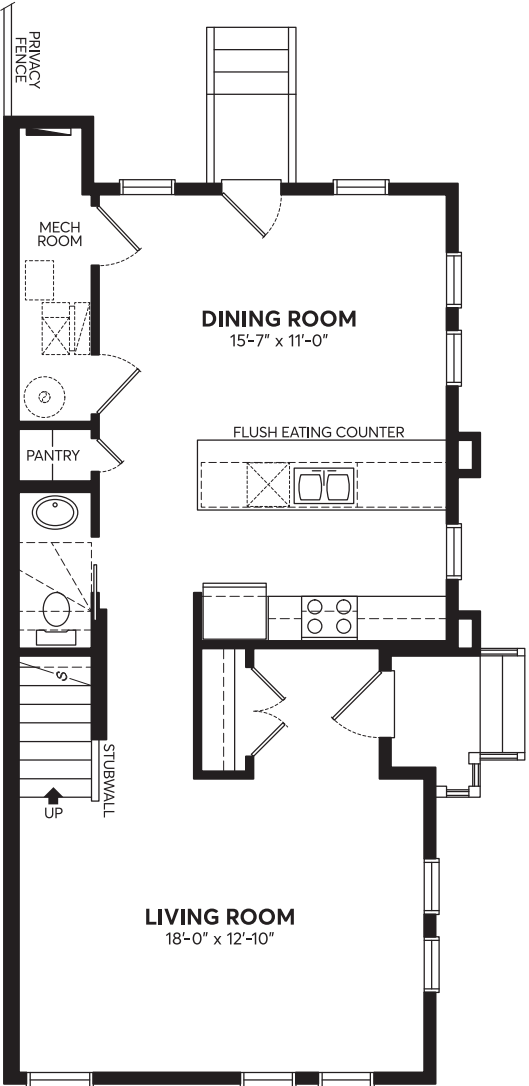

EMPIRE | 1742 SQ.FT.

MAIN FLOOR
754 sq.ft.

UPPER FLOOR
735 sq.ft.

ROOFTOP
253 sq.ft.

All floorplans and renderings are an artists' concept and subject to change without notice or obligation. Dimensions are approximate. For final exterior elevation, floorplan layout and square footage, please refer to construction drawing. See sales representative for more information.