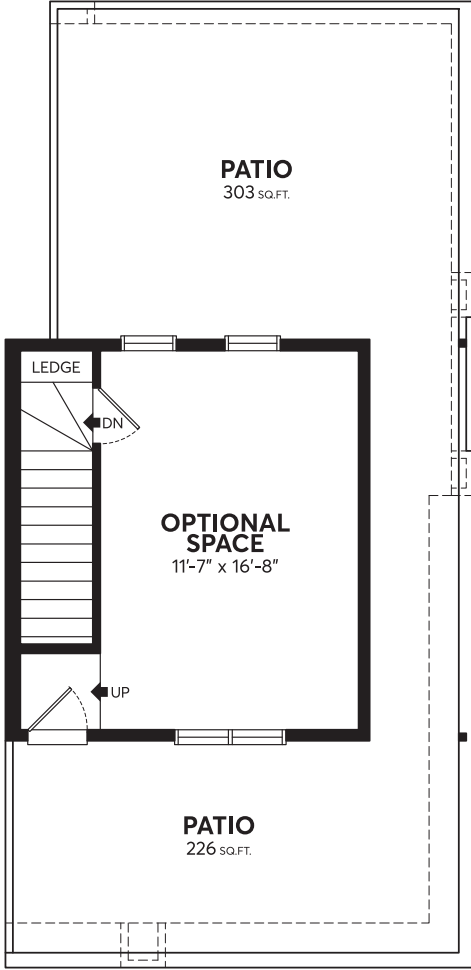

ROOFTOP
253 SQ.FT.