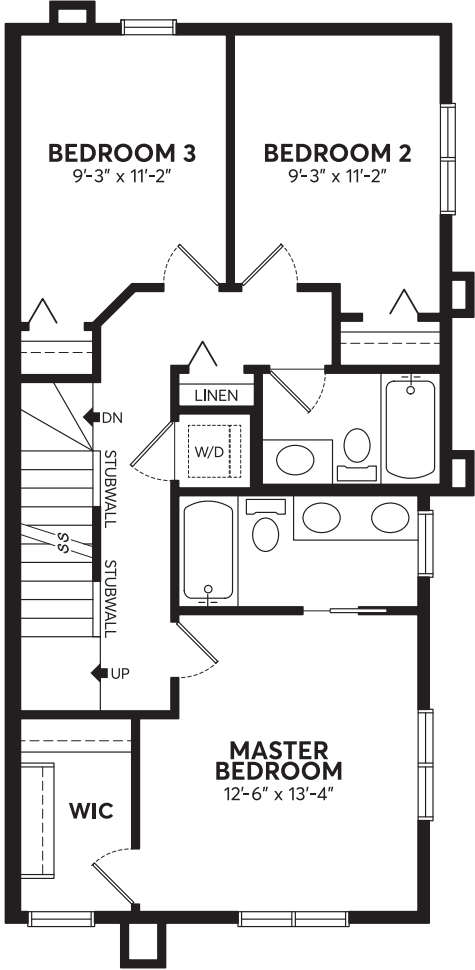

UPPER FLOOR
732 SQ.FT.