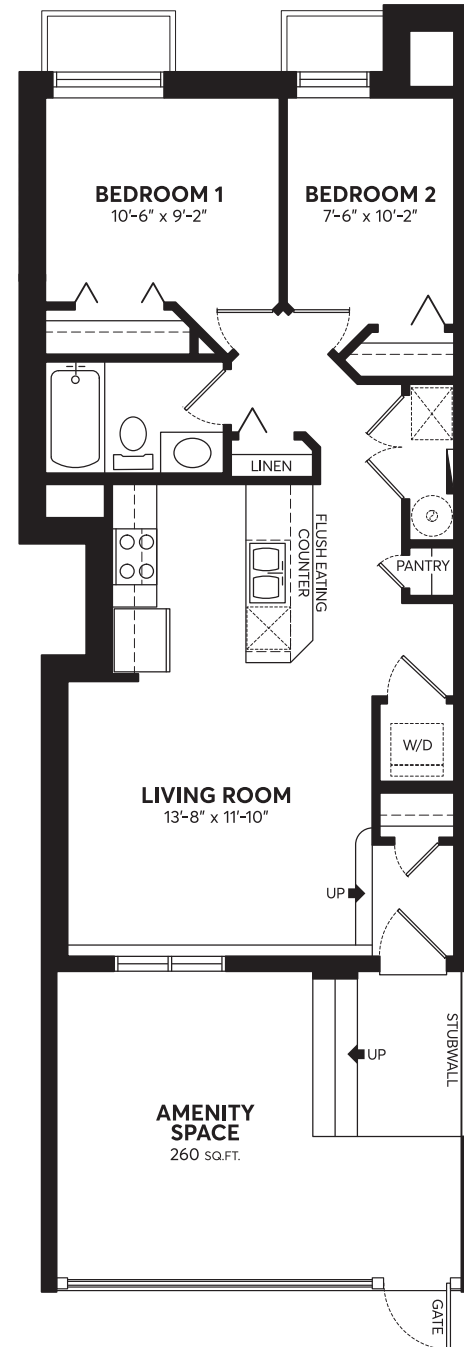

MONROE | 665 SQ.FT.

MAIN FLOOR  
665 SQ.FT.

MAIN FLOOR  
665 SQ.FT.  
(BUILDING 2 & 4)