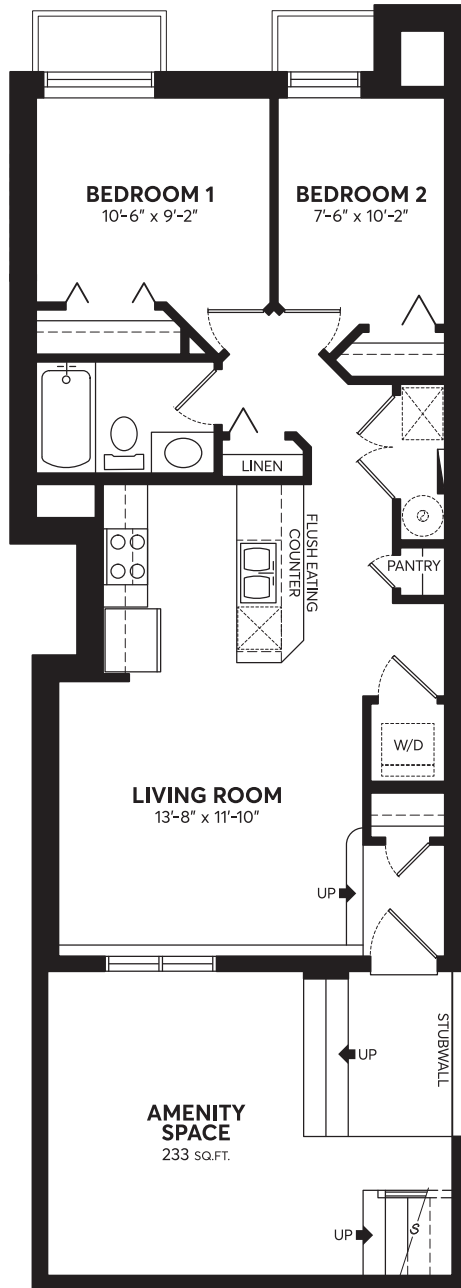

MONROE | 665 SQ.FT.

MAIN FLOOR  
665 SQ.FT.

MAIN FLOOR  
665 SQ.FT.  
(BUILDING 2 & 4)