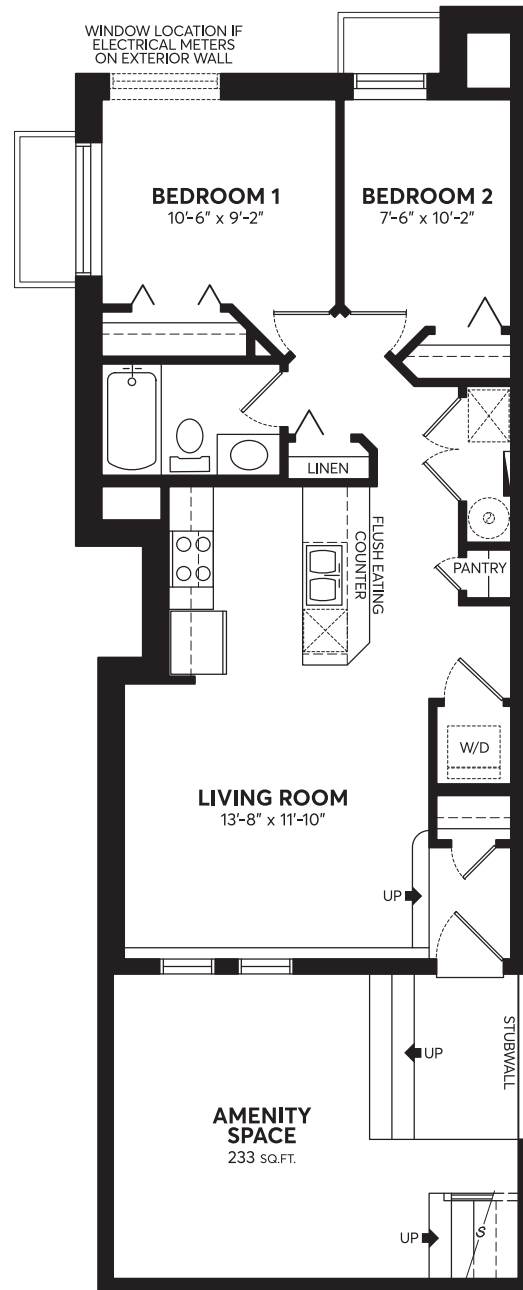

MONROE | 665 SQ.FT.

MAIN FLOOR
665 SQ.FT.