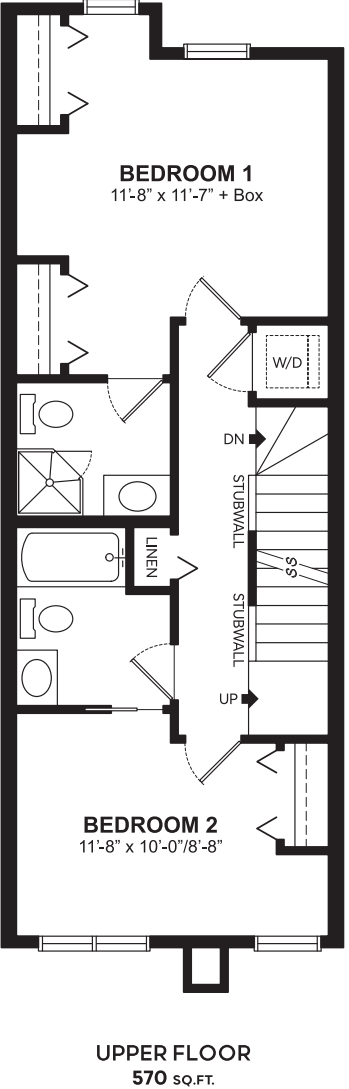

PRIMA | 1381 SQ.FT.

ROOFTOP PATIO & THIRD FLOOR DEVELOPMENT