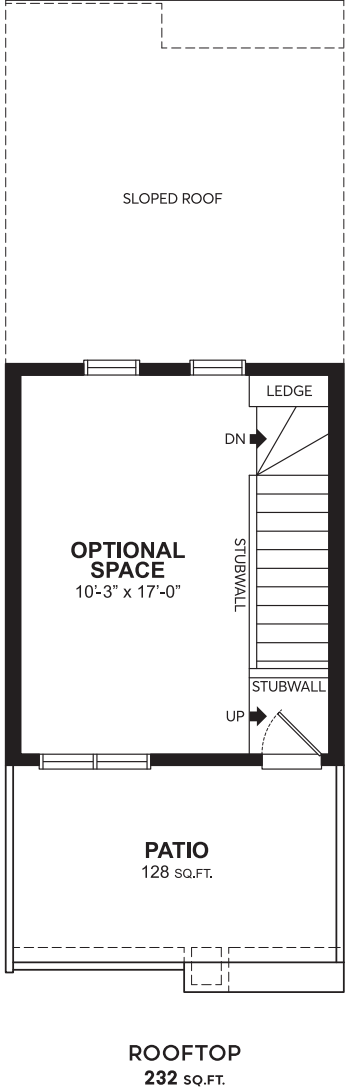

PRIMA | 1381 SQ.FT.

ROOFTOP PATIO & THIRD FLOOR DEVELOPMENT