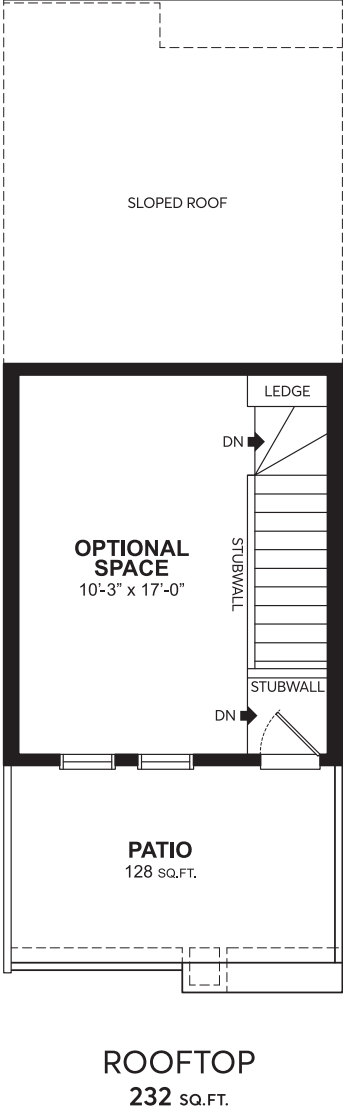

**PRIMA WITH ROOFTOP PATIO** | **1381** SQ.FT.

All floorplans and renderings are an artists' concept and subject to change without notice or obligation. Dimensions are approximate. For final exterior elevation, floorplan layout and square footage, please refer to construction drawing. See sales representative for more information.