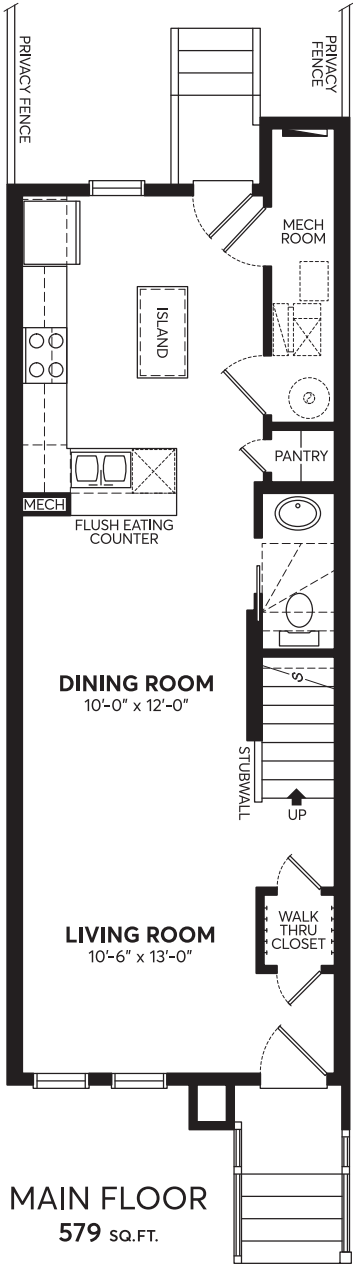

**PRIMA WITH ROOFTOP PATIO** | **1381** SQ.FT.

All floorplans and renderings are an artists' concept and subject to change without notice or obligation. Dimensions are approximate. For final exterior elevation, floorplan layout and square footage, please refer to construction drawing. See sales representative for more information.