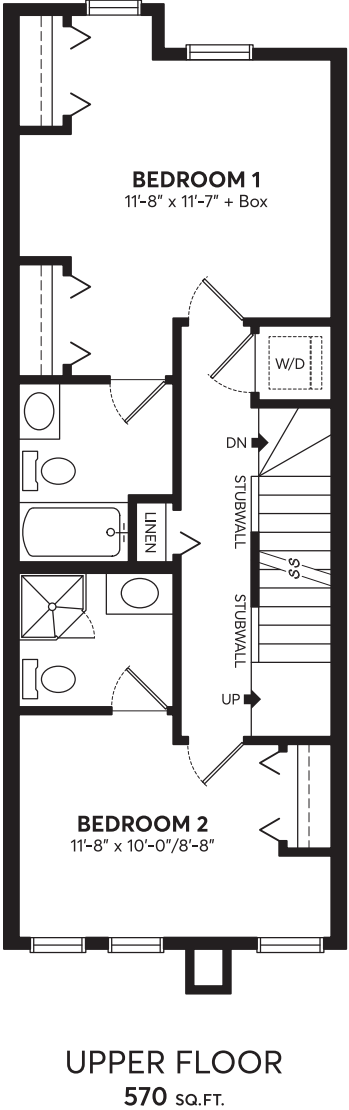

**PRIMA WITH ROOFTOP PATIO** | **1381** SQ.FT.

All floorplans and renderings are an artists' concept and subject to change without notice or obligation. Dimensions are approximate. For final exterior elevation, floorplan layout and square footage, please refer to construction drawing. See sales representative for more information.