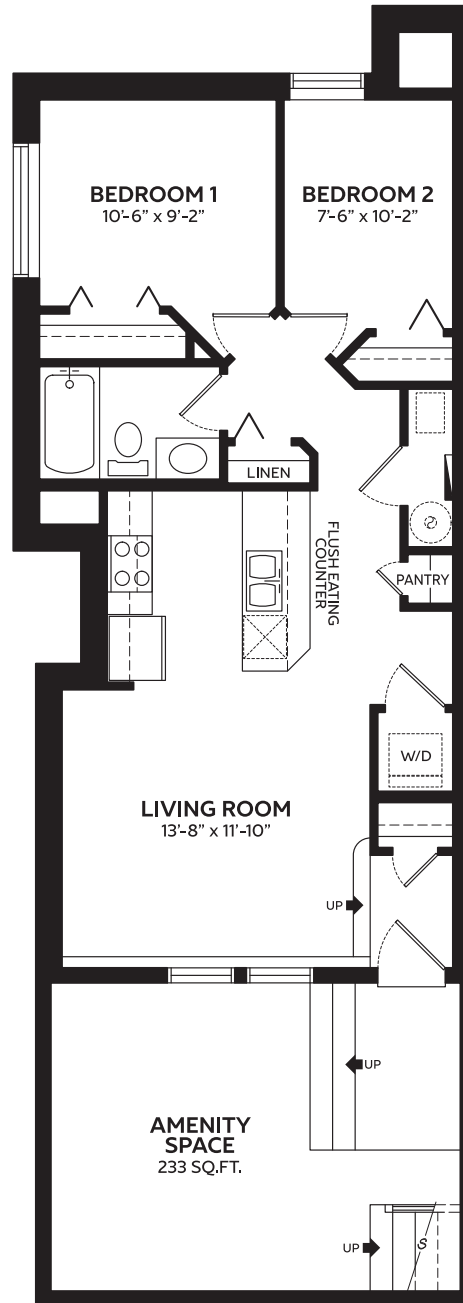

MONROE 666 SQ.FT.

MAIN FLOOR
666 SQ.FT.

All floorplans and renderings are an artists' concept and subject to change without notice or obligation. Dimensions are approximate. For final exterior elevation, floorplan layout and square footage, please refer to construction drawing. See sales representative for more information.