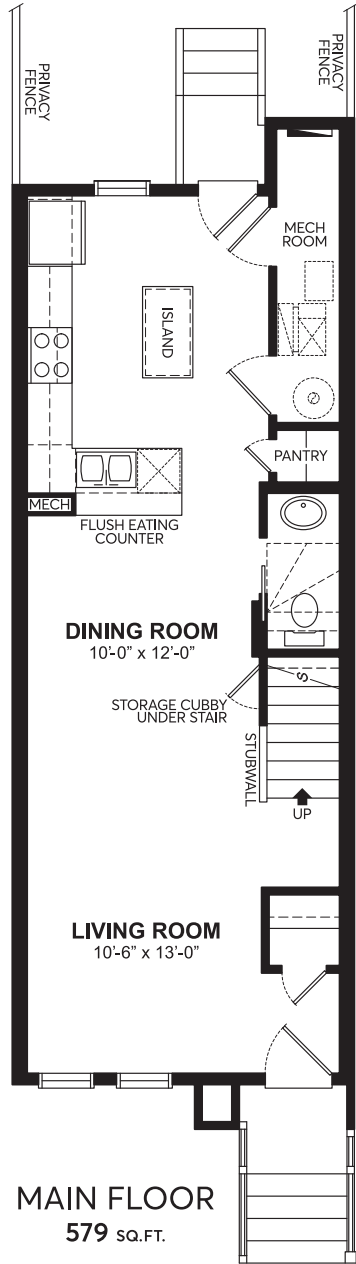

PRIMA WITH ROOFTOP PATIO | **1381** SQ.FT.

All floorplans and renderings are an artists' concept and subject to change without notice or obligation. Dimensions are approximate. For final exterior elevation, floorplan layout and square footage, please refer to construction drawing. See sales representative for more information.