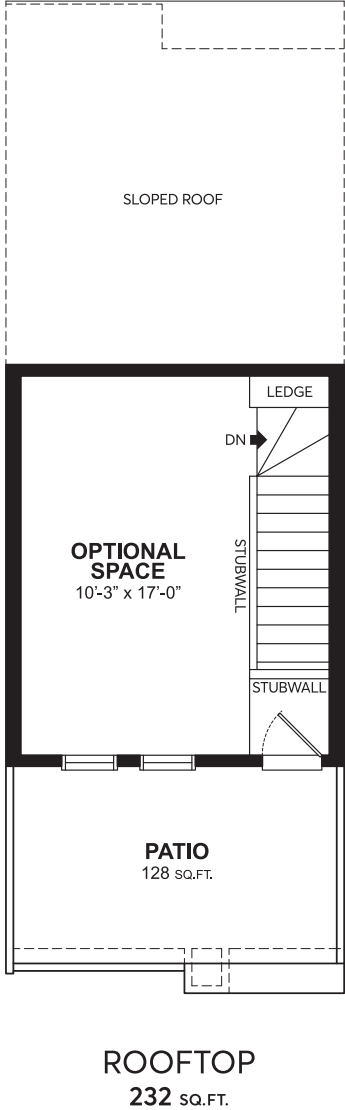

PRIMA WITH ROOFTOP PATIO | **1381** SQ.FT.

All floorplans and renderings are an artists' concept and subject to change without notice or obligation. Dimensions are approximate. For final exterior elevation, floorplan layout and square footage, please refer to construction drawing. See sales representative for more information.