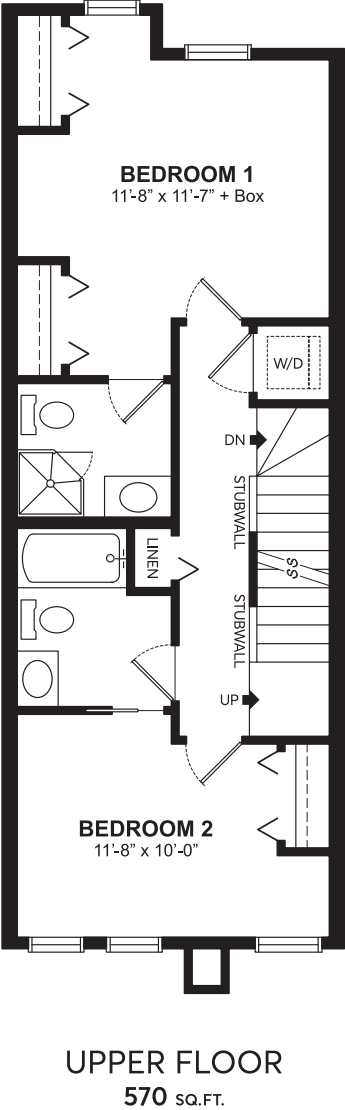

PRIMA WITH ROOFTOP PATIO | **1381** SQ.FT.

All floorplans and renderings are an artists' concept and subject to change without notice or obligation. Dimensions are approximate. For final exterior elevation, floorplan layout and square footage, please refer to construction drawing. See sales representative for more information.