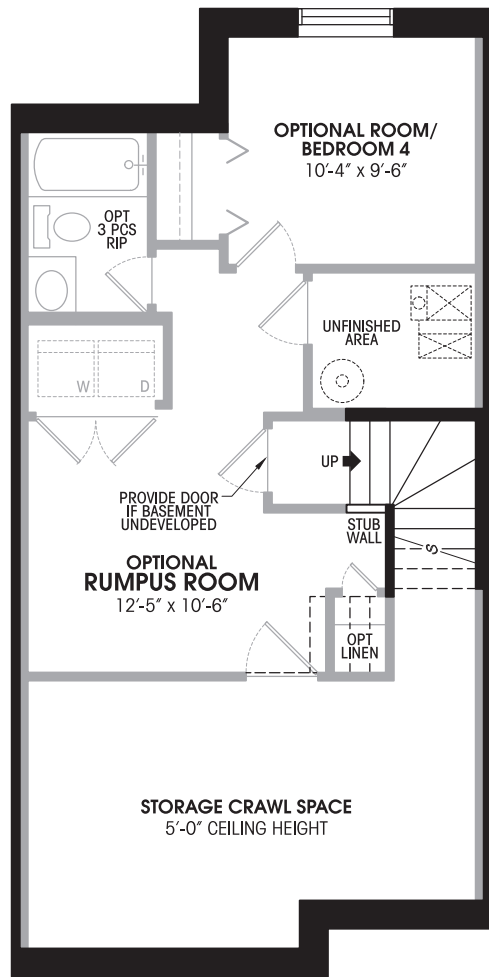

THE TEACHER | 1463 SQ.FT.

BASEMENT
OPTIONAL DEVELOPMENT
383 SQ.FT.

MAIN FLOOR
762 SQ.FT.

UPPER FLOOR
701 SQ.FT.