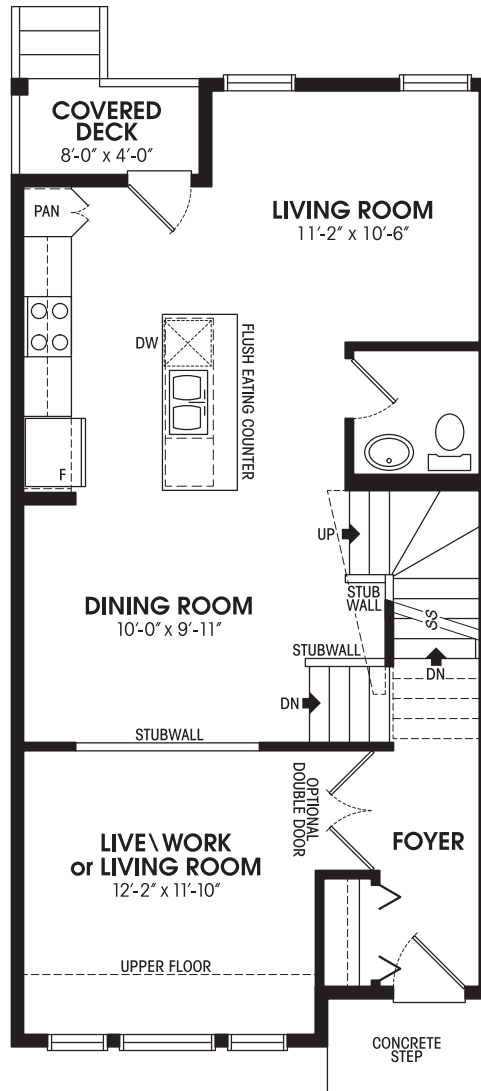

THE TEACHER | 1463 SQ.FT.

BASEMENT
OPTIONAL DEVELOPMENT
383 SQ.FT.

MAIN FLOOR
762 SQ.FT.

UPPER FLOOR
701 SQ.FT.