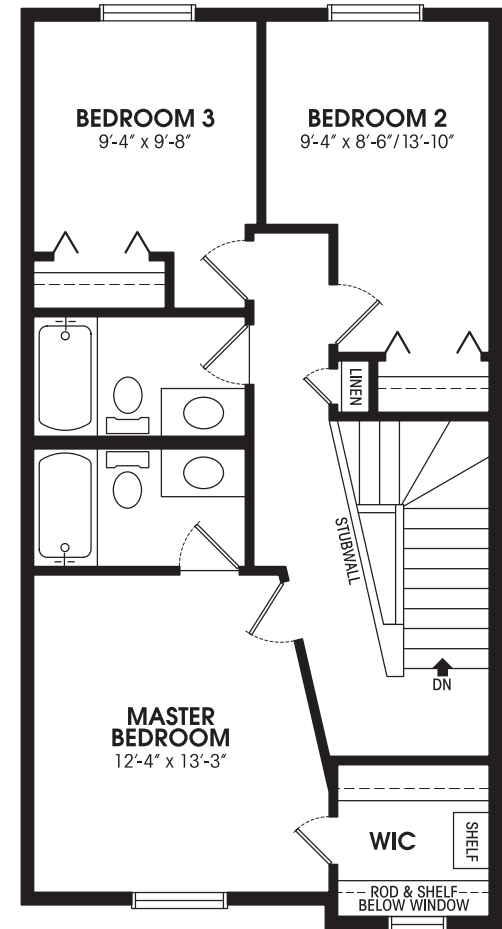

THE TEACHER | 1463 SQ.FT.

BASEMENT
OPTIONAL DEVELOPMENT
383 SQ.FT.

MAIN FLOOR
762 SQ.FT.

UPPER FLOOR
701 SQ.FT.