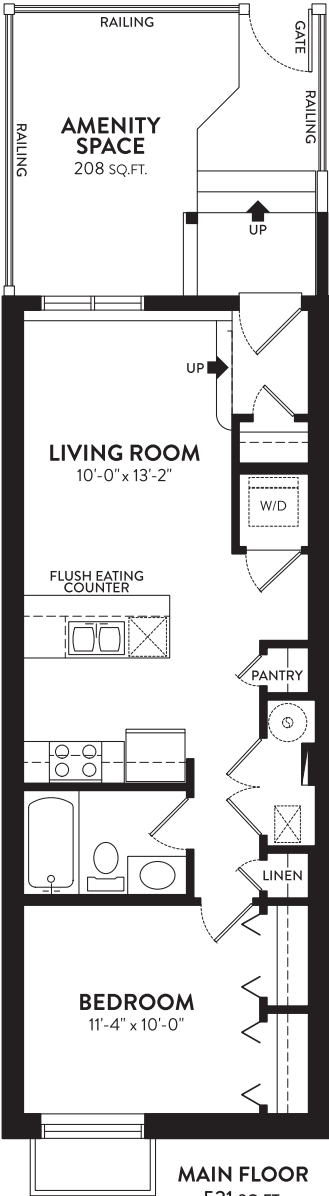

BRAEBURN | 509-528 SQ.FT.

AMENITY SPACE IN FRONT | AMENITY SPACE IN BACK

All floorplans and renderings are an artists' concept and subject to change without notice or obligation. Dimensions are approximate. For final exterior elevation, floorplan layout and square footage, please refer to construction drawing. See sales representative for more information.