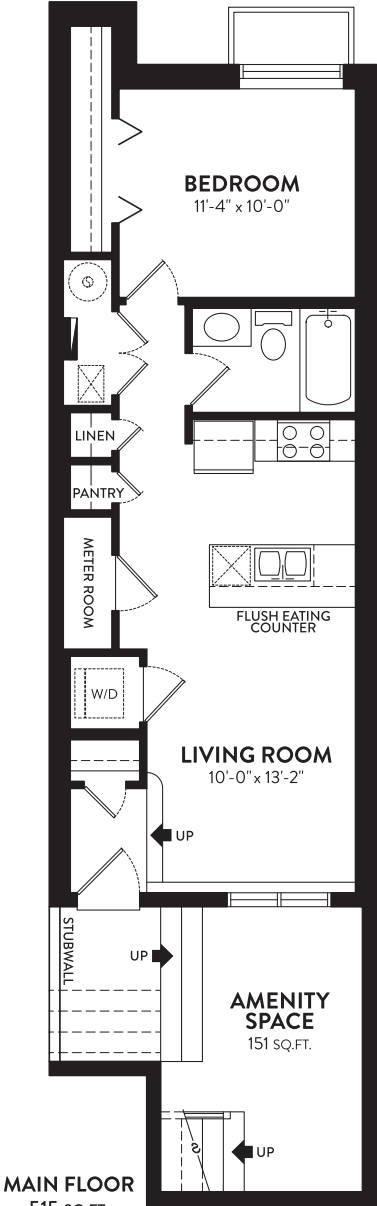

BRAEBURN | 509-528 SQ.FT.

AMENITY SPACE IN FRONT | AMENITY SPACE IN BACK

All floorplans and renderings are an artists' concept and subject to change without notice or obligation. Dimensions are approximate. For final exterior elevation, floorplan layout and square footage, please refer to construction drawing. See sales representative for more information.