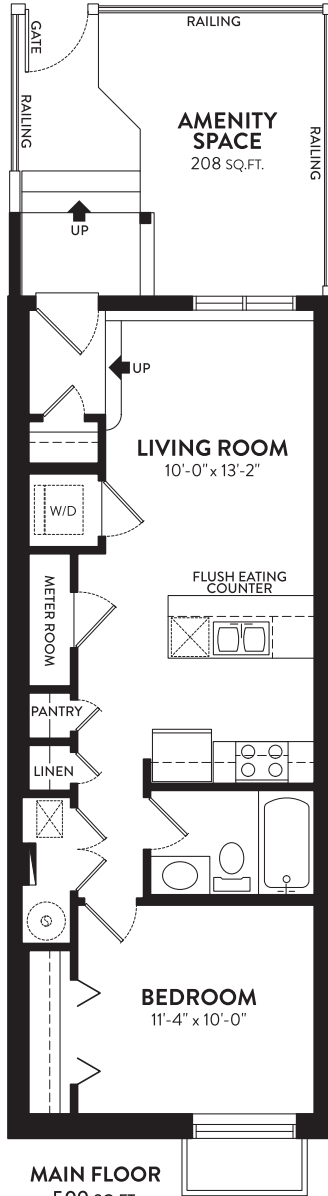

BRAEBURN | 509-528 SQ.FT.

AMENITY SPACE IN FRONT | AMENITY SPACE IN BACK

All floorplans and renderings are an artists' concept and subject to change without notice or obligation. Dimensions are approximate. For final exterior elevation, floorplan layout and square footage, please refer to construction drawing. See sales representative for more information.