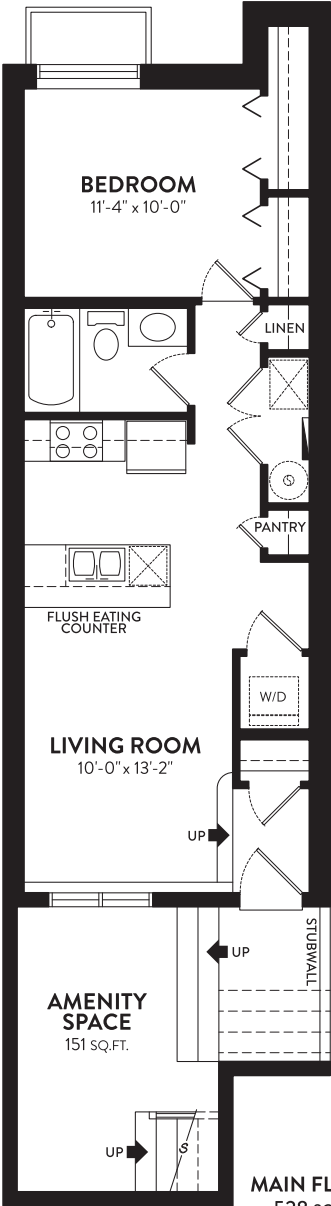

BRAEBURN | 509-528 SQ.FT.

AMENITY SPACE IN FRONT | AMENITY SPACE IN BACK

All floorplans and renderings are an artists' concept and subject to change without notice or obligation. Dimensions are approximate. For final exterior elevation, floorplan layout and square footage, please refer to construction drawing. See sales representative for more information.