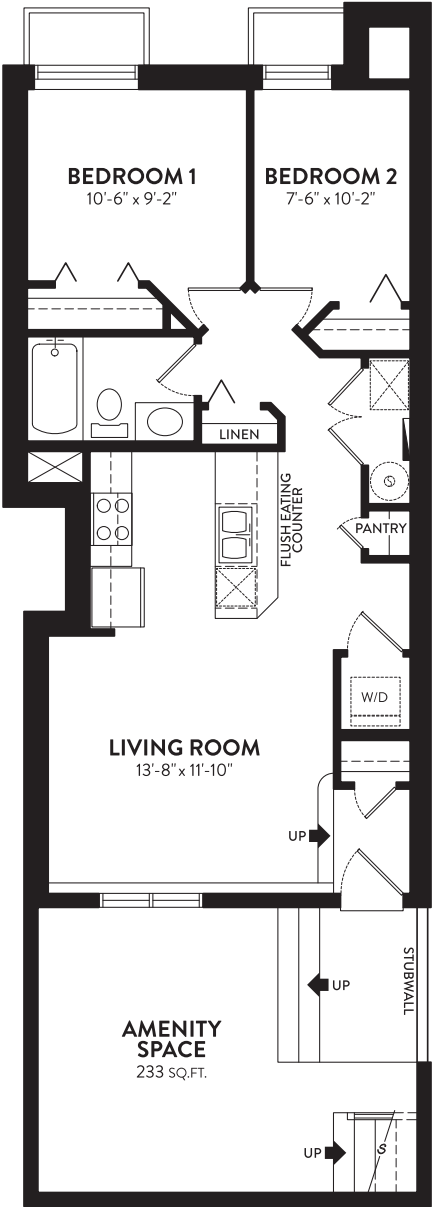

## MONROE | 665 SQ.FT.

AMENITY SPACE IN FRONT | AMENITY SPACE IN BACK

**MAIN FLOOR**  
665 SQ.FT.

**MAIN FLOOR**  
665 SQ.FT.