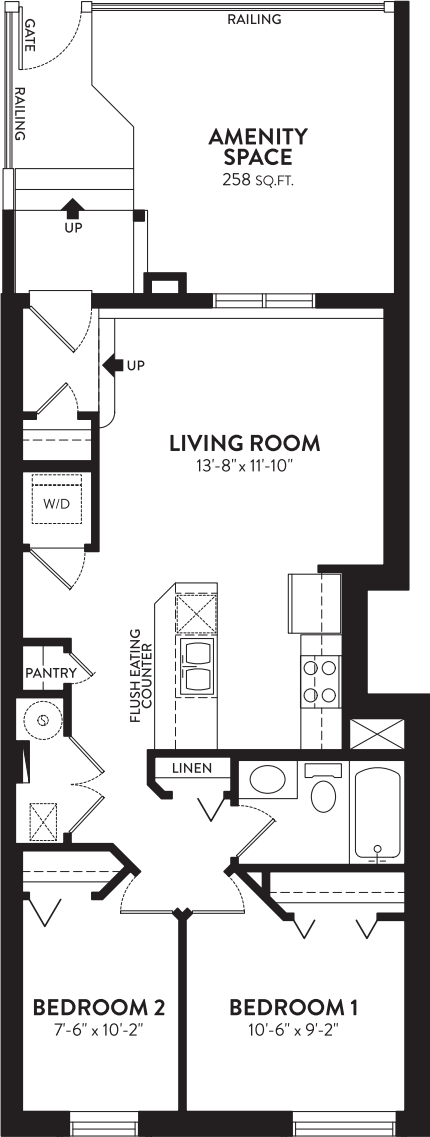

## MONROE | 665 SQ.FT.

AMENITY SPACE IN FRONT | AMENITY SPACE IN BACK

**MAIN FLOOR**  
665 SQ.FT.

**MAIN FLOOR**  
665 SQ.FT.