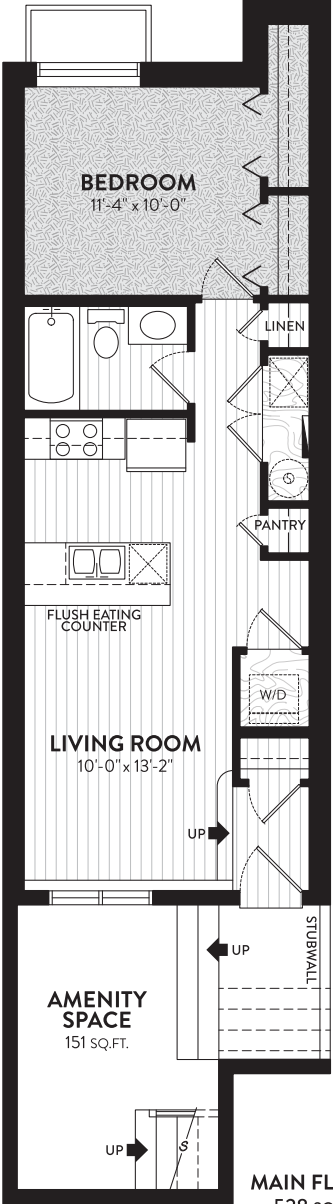

BRAEBURN | 509-528 SQ.FT.

AMENITY SPACE IN FRONT | AMENITY SPACE IN BACK

Luxury Vinyl Plank
 Carpet
 Concrete
 Two-Part Epoxy
 Grass

All floorplans and renderings are an artists' concept and subject to change without notice or obligation. Dimensions are approximate. For final exterior elevation, floorplan layout and square footage, please refer to construction drawing. See sales representative for more information.