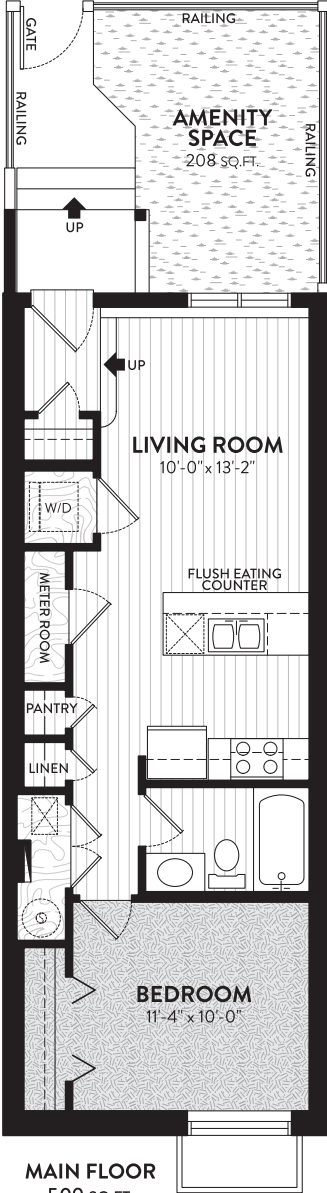

BRAEBURN | 509-528 SQ.FT.

AMENITY SPACE IN FRONT | AMENITY SPACE IN BACK

Luxury Vinyl Plank
 Carpet
 Concrete
 Two-Part Epoxy
 Grass

All floorplans and renderings are an artists' concept and subject to change without notice or obligation. Dimensions are approximate. For final exterior elevation, floorplan layout and square footage, please refer to construction drawing. See sales representative for more information.