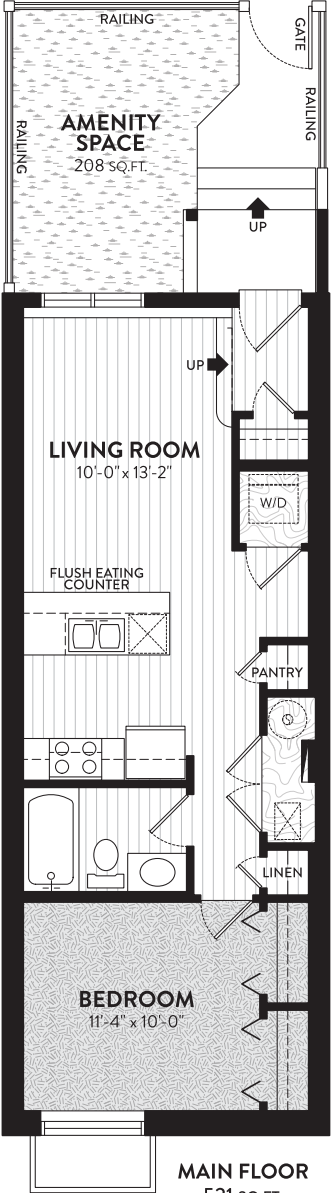

BRAEBURN | 509-528 SQ.FT.

AMENITY SPACE IN FRONT | AMENITY SPACE IN BACK

Luxury Vinyl Plank
 Carpet
 Concrete
 Two-Part Epoxy
 Grass

All floorplans and renderings are an artists' concept and subject to change without notice or obligation. Dimensions are approximate. For final exterior elevation, floorplan layout and square footage, please refer to construction drawing. See sales representative for more information.