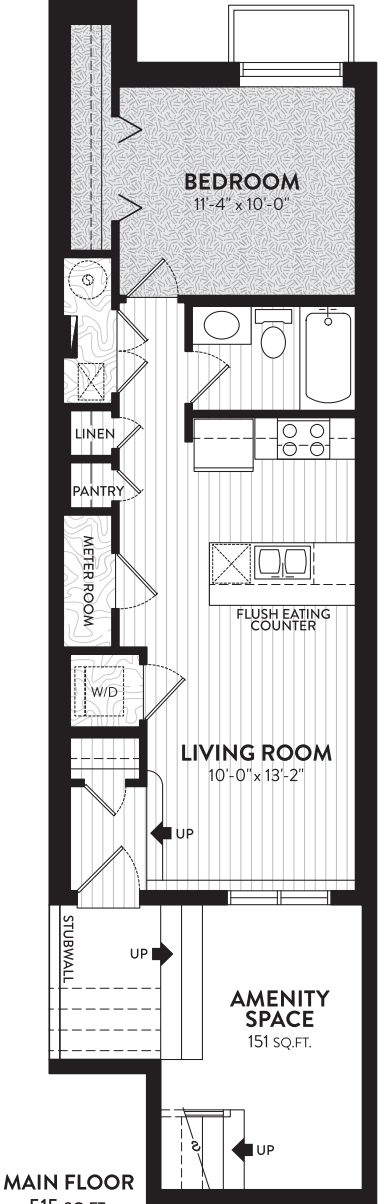

BRAEBURN | 509-528 SQ.FT.

AMENITY SPACE IN FRONT | AMENITY SPACE IN BACK

Luxury Vinyl Plank
 Carpet
 Concrete
 Two-Part Epoxy
 Grass

All floorplans and renderings are an artists' concept and subject to change without notice or obligation. Dimensions are approximate. For final exterior elevation, floorplan layout and square footage, please refer to construction drawing. See sales representative for more information.