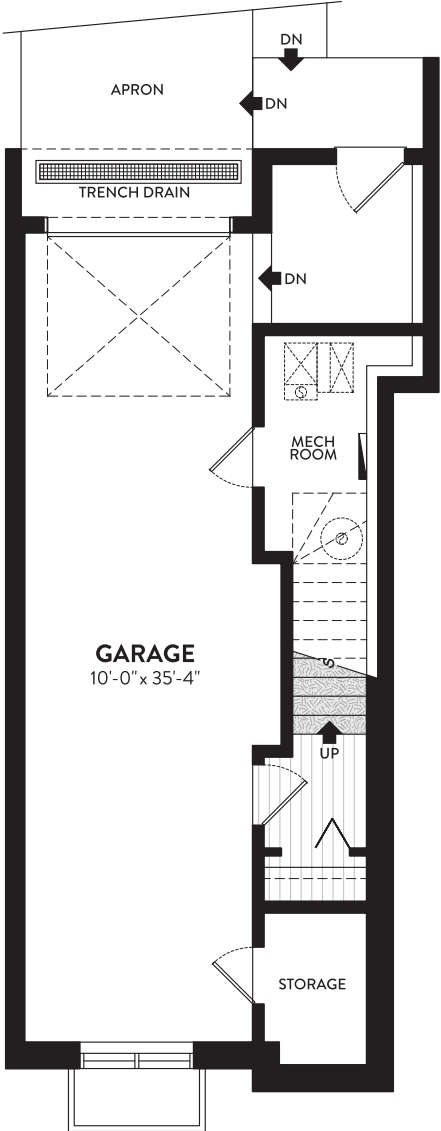

BRINDLEY | 1711 SQ.FT.

-  Luxury Vinyl Plank
-  Carpet
-  Concrete
-  Two-Part Epoxy
-  Duradek
-  Pressure Treated Lumber

All floorplans and renderings are an artists' concept and subject to change without notice or obligation. Dimensions are approximate. For final exterior elevation, floorplan layout and square footage, please refer to construction drawing. See sales representative for more information.