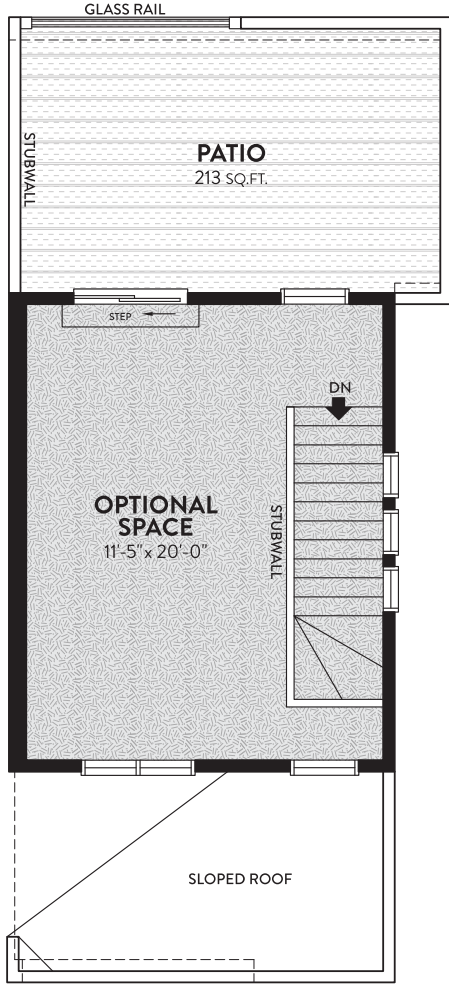

BRINDLEY | 1711 SQ.FT.

-  Luxury Vinyl Plank
-  Carpet
-  Concrete
-  Two-Part Epoxy
-  Duradek
-  Pressure Treated Lumber

All floorplans and renderings are an artists' concept and subject to change without notice or obligation. Dimensions are approximate. For final exterior elevation, floorplan layout and square footage, please refer to construction drawing. See sales representative for more information.