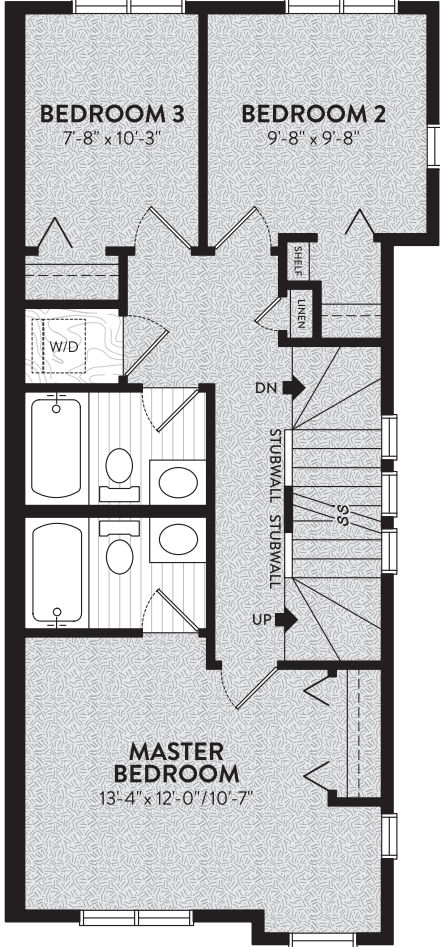

BRINDLEY | 1711 SQ.FT.

-  Luxury Vinyl Plank
-  Carpet
-  Concrete
-  Two-Part Epoxy
-  Duradek
-  Pressure Treated Lumber

All floorplans and renderings are an artists' concept and subject to change without notice or obligation. Dimensions are approximate. For final exterior elevation, floorplan layout and square footage, please refer to construction drawing. See sales representative for more information.