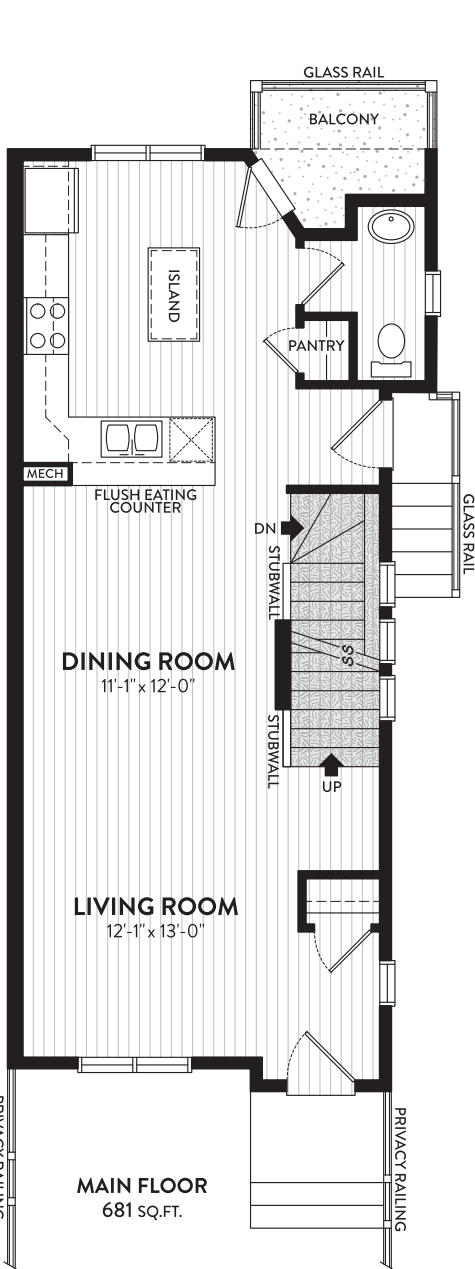

BRINDLEY | 1711 SQ.FT.

-  Luxury Vinyl Plank
-  Carpet
-  Concrete
-  Two-Part Epoxy
-  Duradek
-  Pressure Treated Lumber

All floorplans and renderings are an artists' concept and subject to change without notice or obligation. Dimensions are approximate. For final exterior elevation, floorplan layout and square footage, please refer to construction drawing. See sales representative for more information.