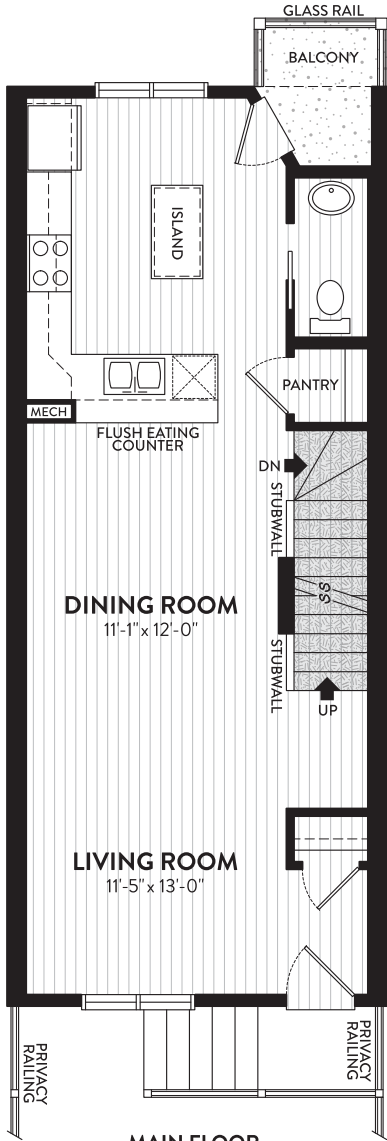

MAIN FLOOR
630 SQ.FT.