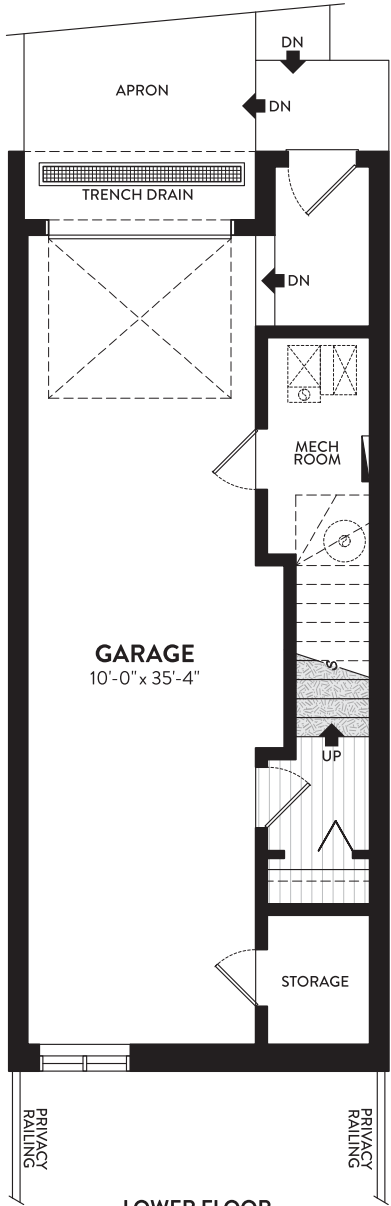

CAMBRO | 1533 SQ.FT.

- Luxury Vinyl Plank
- Carpet
- Concrete
- Two-Part Epoxy
- Duradek
- Pressure Treated Lumber

LOWER FLOOR
70 SQ.FT.