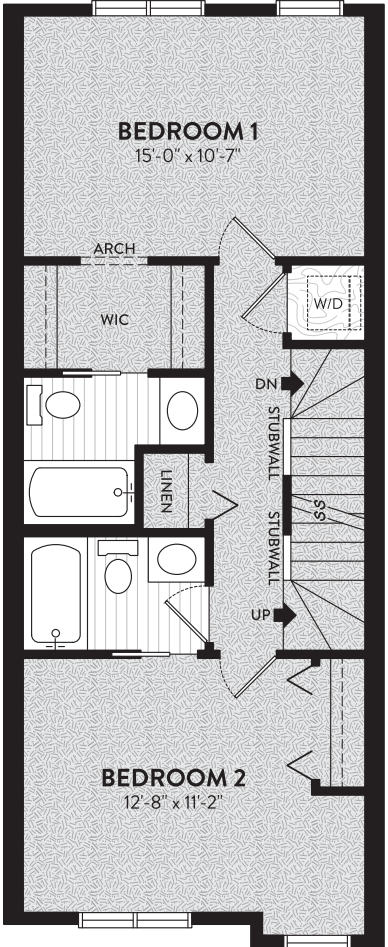

UPPER FLOOR
604 SQ.FT.