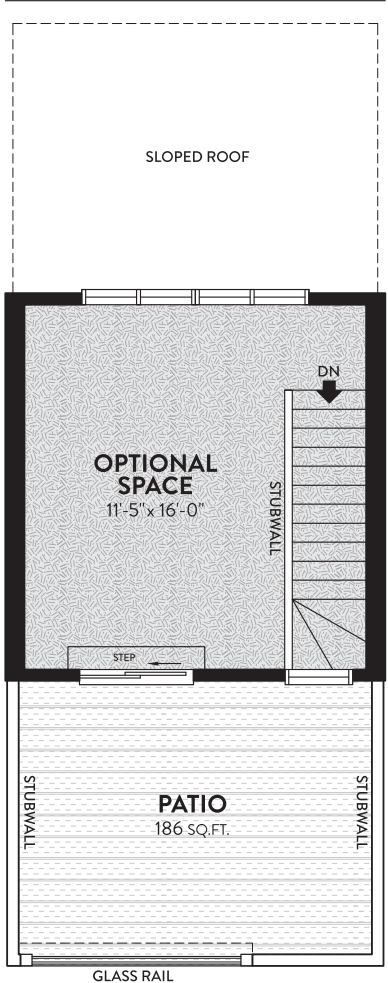

ROOFTOP
229 SQ.FT.