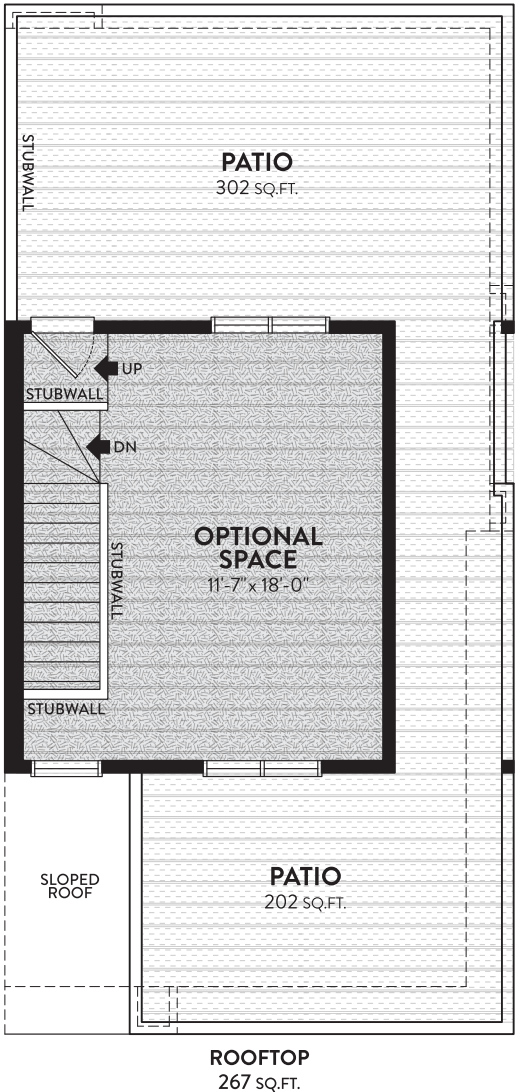

EMPIRE | 1766 SQ.FT.

PRIVACY WALL ON MAIN FLOOR AND SLOPED ROOF