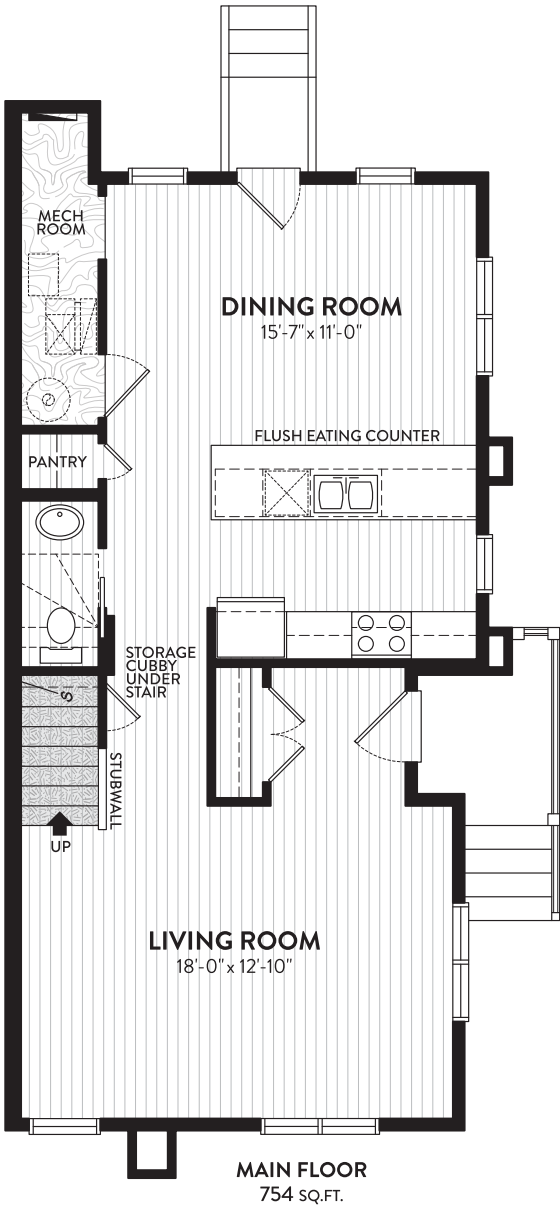

EMPIRE | 1766 SQ.FT.

PRIVACY WALL ON MAIN FLOOR AND SLOPED ROOF