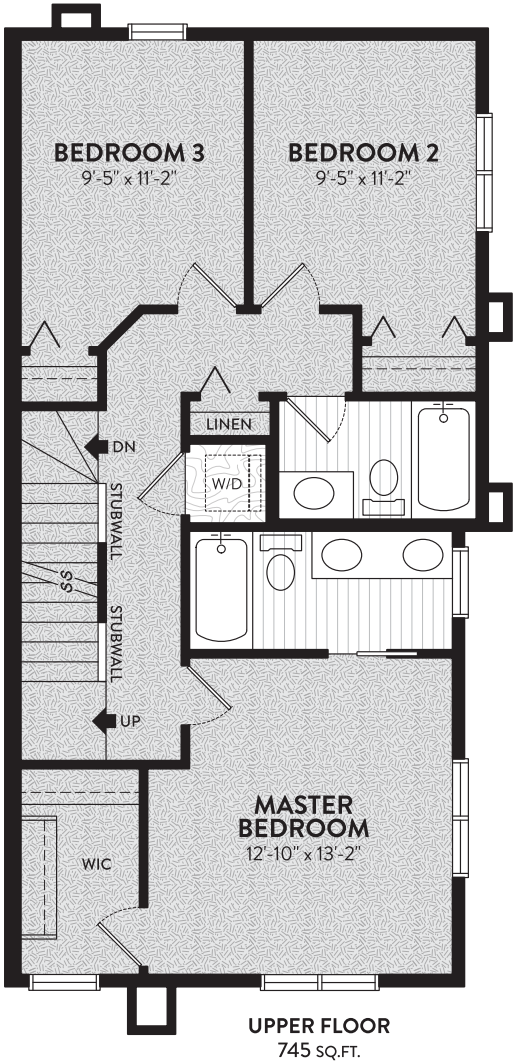

EMPIRE | 1766 SQ.FT.

PRIVACY WALL ON MAIN FLOOR AND SLOPED ROOF