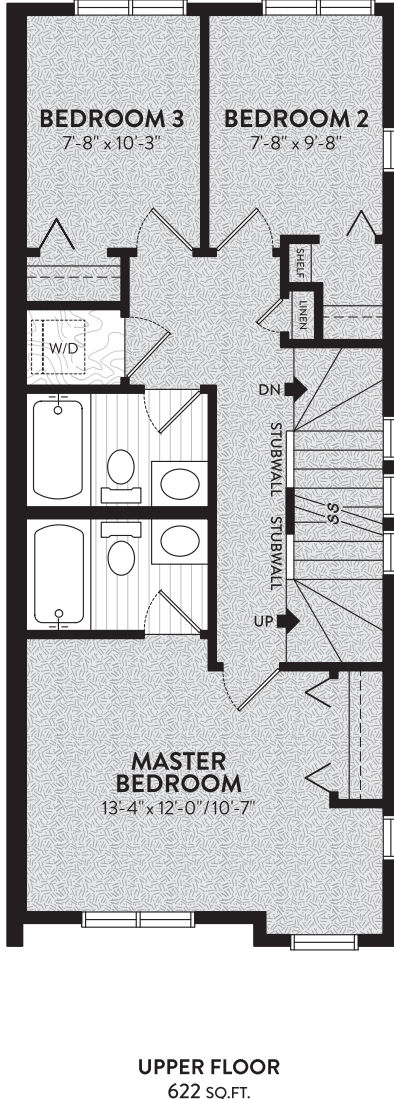

KEYES | 1589 SQ.FT.

-  Luxury Vinyl Plank
-  Carpet
-  Concrete
-  Two-Part Epoxy
-  Duradek
-  Pressure Treated Lumber

All floorplans and renderings are an artists' concept and subject to change without notice or obligation. Dimensions are approximate. For final exterior elevation, floorplan layout and square footage, please refer to construction drawing. See sales representative for more information.