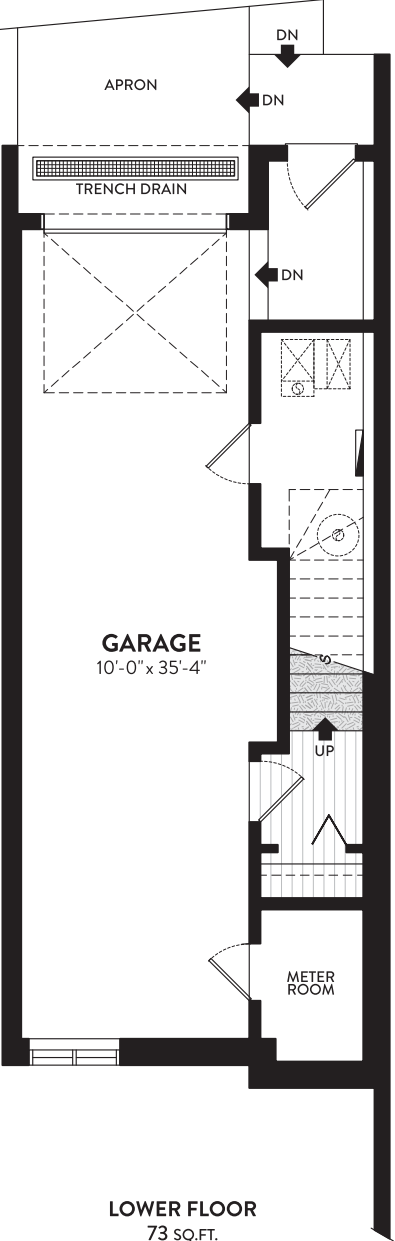

KEYES | 1589 SQ.FT.

-  Luxury Vinyl Plank
-  Carpet
-  Concrete
-  Two-Part Epoxy
-  Duradek
-  Pressure Treated Lumber

All floorplans and renderings are an artists' concept and subject to change without notice or obligation. Dimensions are approximate. For final exterior elevation, floorplan layout and square footage, please refer to construction drawing. See sales representative for more information.