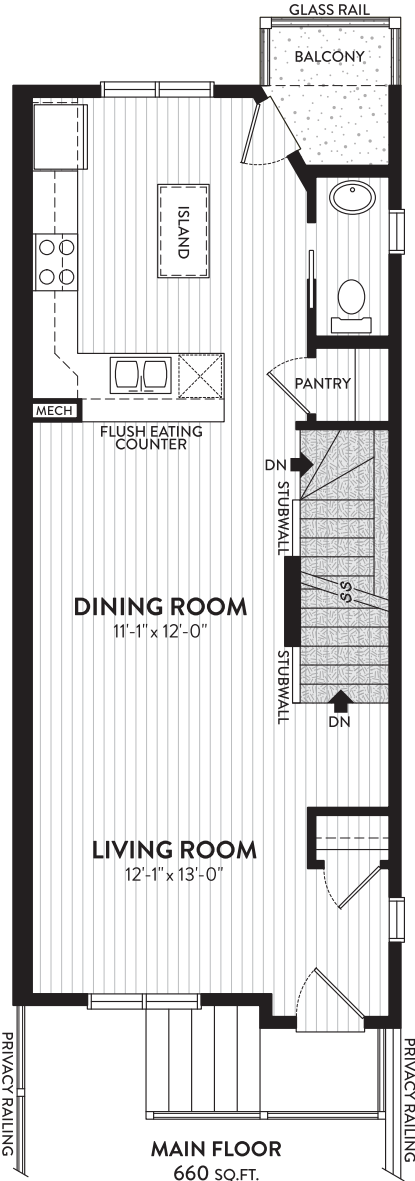

KEYES | 1589 SQ.FT.

-  Luxury Vinyl Plank
-  Carpet
-  Concrete
-  Two-Part Epoxy
-  Duradek
-  Pressure Treated Lumber

All floorplans and renderings are an artists' concept and subject to change without notice or obligation. Dimensions are approximate. For final exterior elevation, floorplan layout and square footage, please refer to construction drawing. See sales representative for more information.