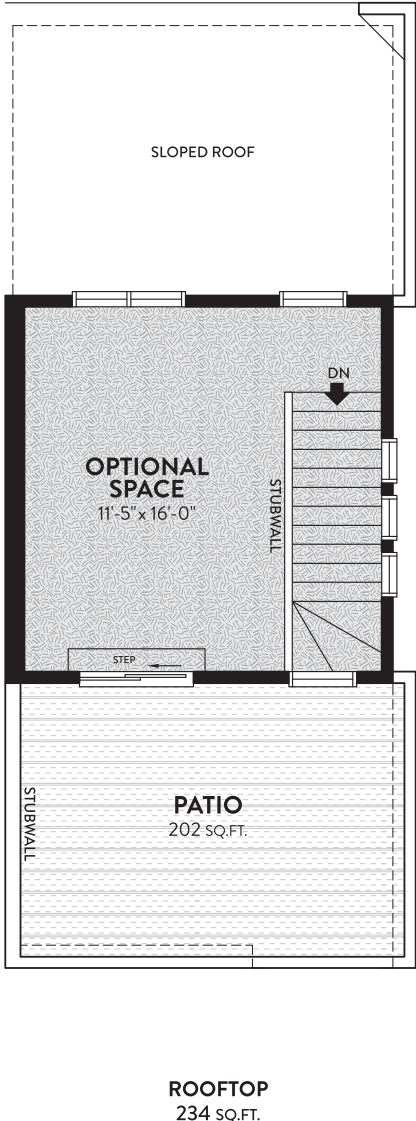

KEYES | 1589 SQ.FT.

-  Luxury Vinyl Plank
-  Carpet
-  Concrete
-  Two-Part Epoxy
-  Duradek
-  Pressure Treated Lumber

All floorplans and renderings are an artists' concept and subject to change without notice or obligation. Dimensions are approximate. For final exterior elevation, floorplan layout and square footage, please refer to construction drawing. See sales representative for more information.