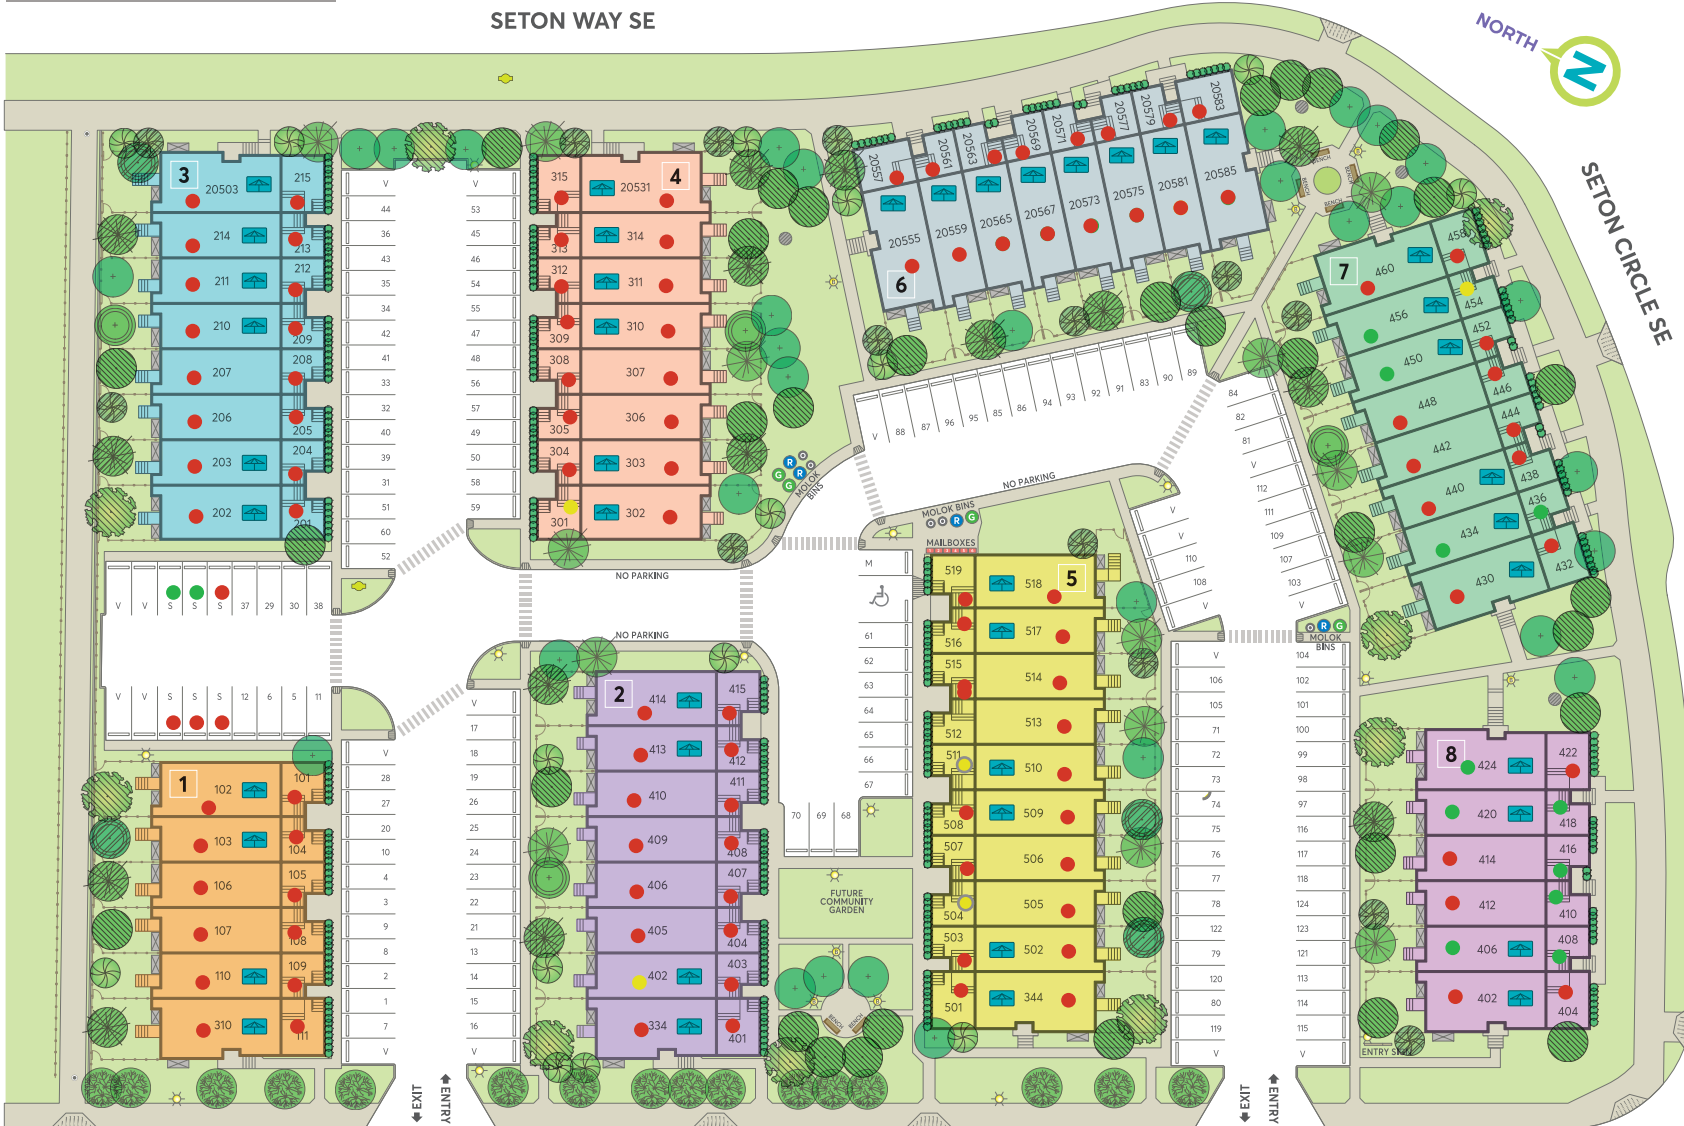

BUILDING 3

201	Bramley	202	Cortland
204	Braeburn	203	Prima
205	Braeburn	206	Ambrosia
208	Braeburn	207	Prima
209	Braeburn	210	Ambrosia
212	Braeburn	211	Prima
213	Braeburn	214	Ambrosia
215	Monroe	20503	Empire

SITE PLAN

BUILDING 4

315	Monroe	20531	Empire
313	Braeburn	314	Ambrosia
312	Braeburn	311	Prima
309	Braeburn	310	Ambrosia
308	Braeburn	307	Prima
305	Braeburn	306	Ambrosia
304	Braeburn	303	Prima
301	Bramley	302	Cortland

BUILDING 5

519	Bramley	518	Cortland
516	Braeburn	517	Prima
515	Braeburn	514	Ambrosia
512	Braeburn	513	Prima
511	Braeburn	510	Ambrosia
508	Braeburn	509	Prima
507	Braeburn	506	Ambrosia
504	Braeburn	505	Prima
503	Braeburn	502	Ambrosia
501	Monroe	344	Empire

BUILDING 6

20583	Monroe	20585	Empire
20579	Braeburn	20581	Prima
20577	Braeburn	20575	Ambrosia
20571	Braeburn	20573	Prima
20569	Braeburn	20567	Ambrosia
20563	Braeburn	20565	Prima
20561	Braeburn	20559	Ambrosia
20557	Monroe	20555	Empire

BUILDING 7

432	Monroe	430	Empire
436	Braeburn	434	Prima
438	Braeburn	440	Ambrosia
444	Braeburn	442	Prima
446	Braeburn	448	Ambrosia
452	Braeburn	450	Prima
454	Braeburn	456	Ambrosia
458	Monroe	460	Empire

BUILDING 8

404	Monroe	402	Empire
408	Braeburn	406	Prima
410	Braeburn	412	Ambrosia
416	Braeburn	414	Prima
418	Braeburn	420	Ambrosia
422	Monroe	424	Empire

LEGEND

- Manhole Cover
- Fire Hydrant
- Street Light
- Ballard Light
- With Rooftop Patio
- Meter Room

SETON WAY SE

SETON CIRCLE SE

SETON CIRCLE SE